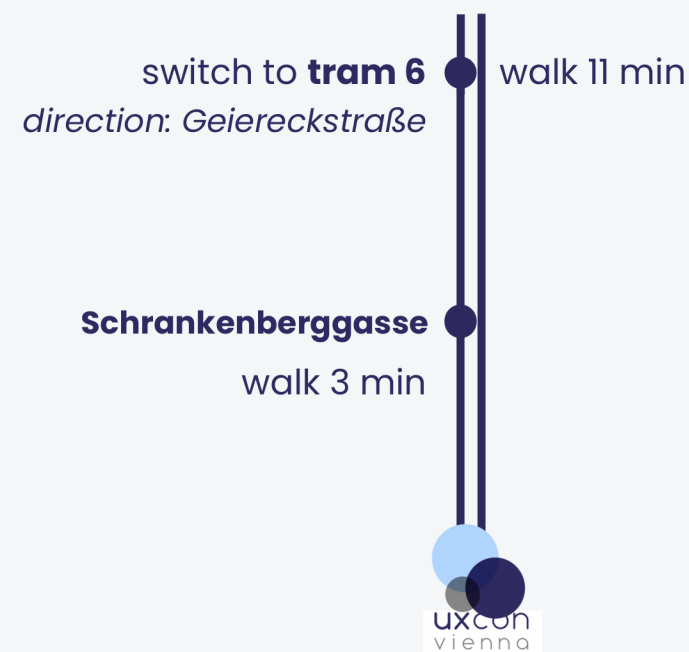

**All ways lead to rome,
but these will take you to us.**

directions, maps & orientation

subway network map
arrival by public transportation
walk from tram stations & bicycle parking spaces
orientation on-site

**long version
desktop**

uxcon
vienna

subway network map

arrival by public transportation

address

Expedithalle Wien
Absberggasse 27
1100 Wien

subway stations nearby

Reumannplatz (950m)
Hauptbahnhof (2,2km)
Troststraße (1,1km)

tram stations nearby

ⓓ Absberggasse
Ⓜ Schrankenberggasse

starting point

Reumannplatz

Hauptbahnhof

Absberggasse

Schrankenberggasse

walk from tram stations

 = bicycle parking spaces

orientation on-site

expedithalle = main stage

das lot = side stage*

workshop rooms:

design thinking space*

freiraum 2+3*

breaks = registration, break area, UX party