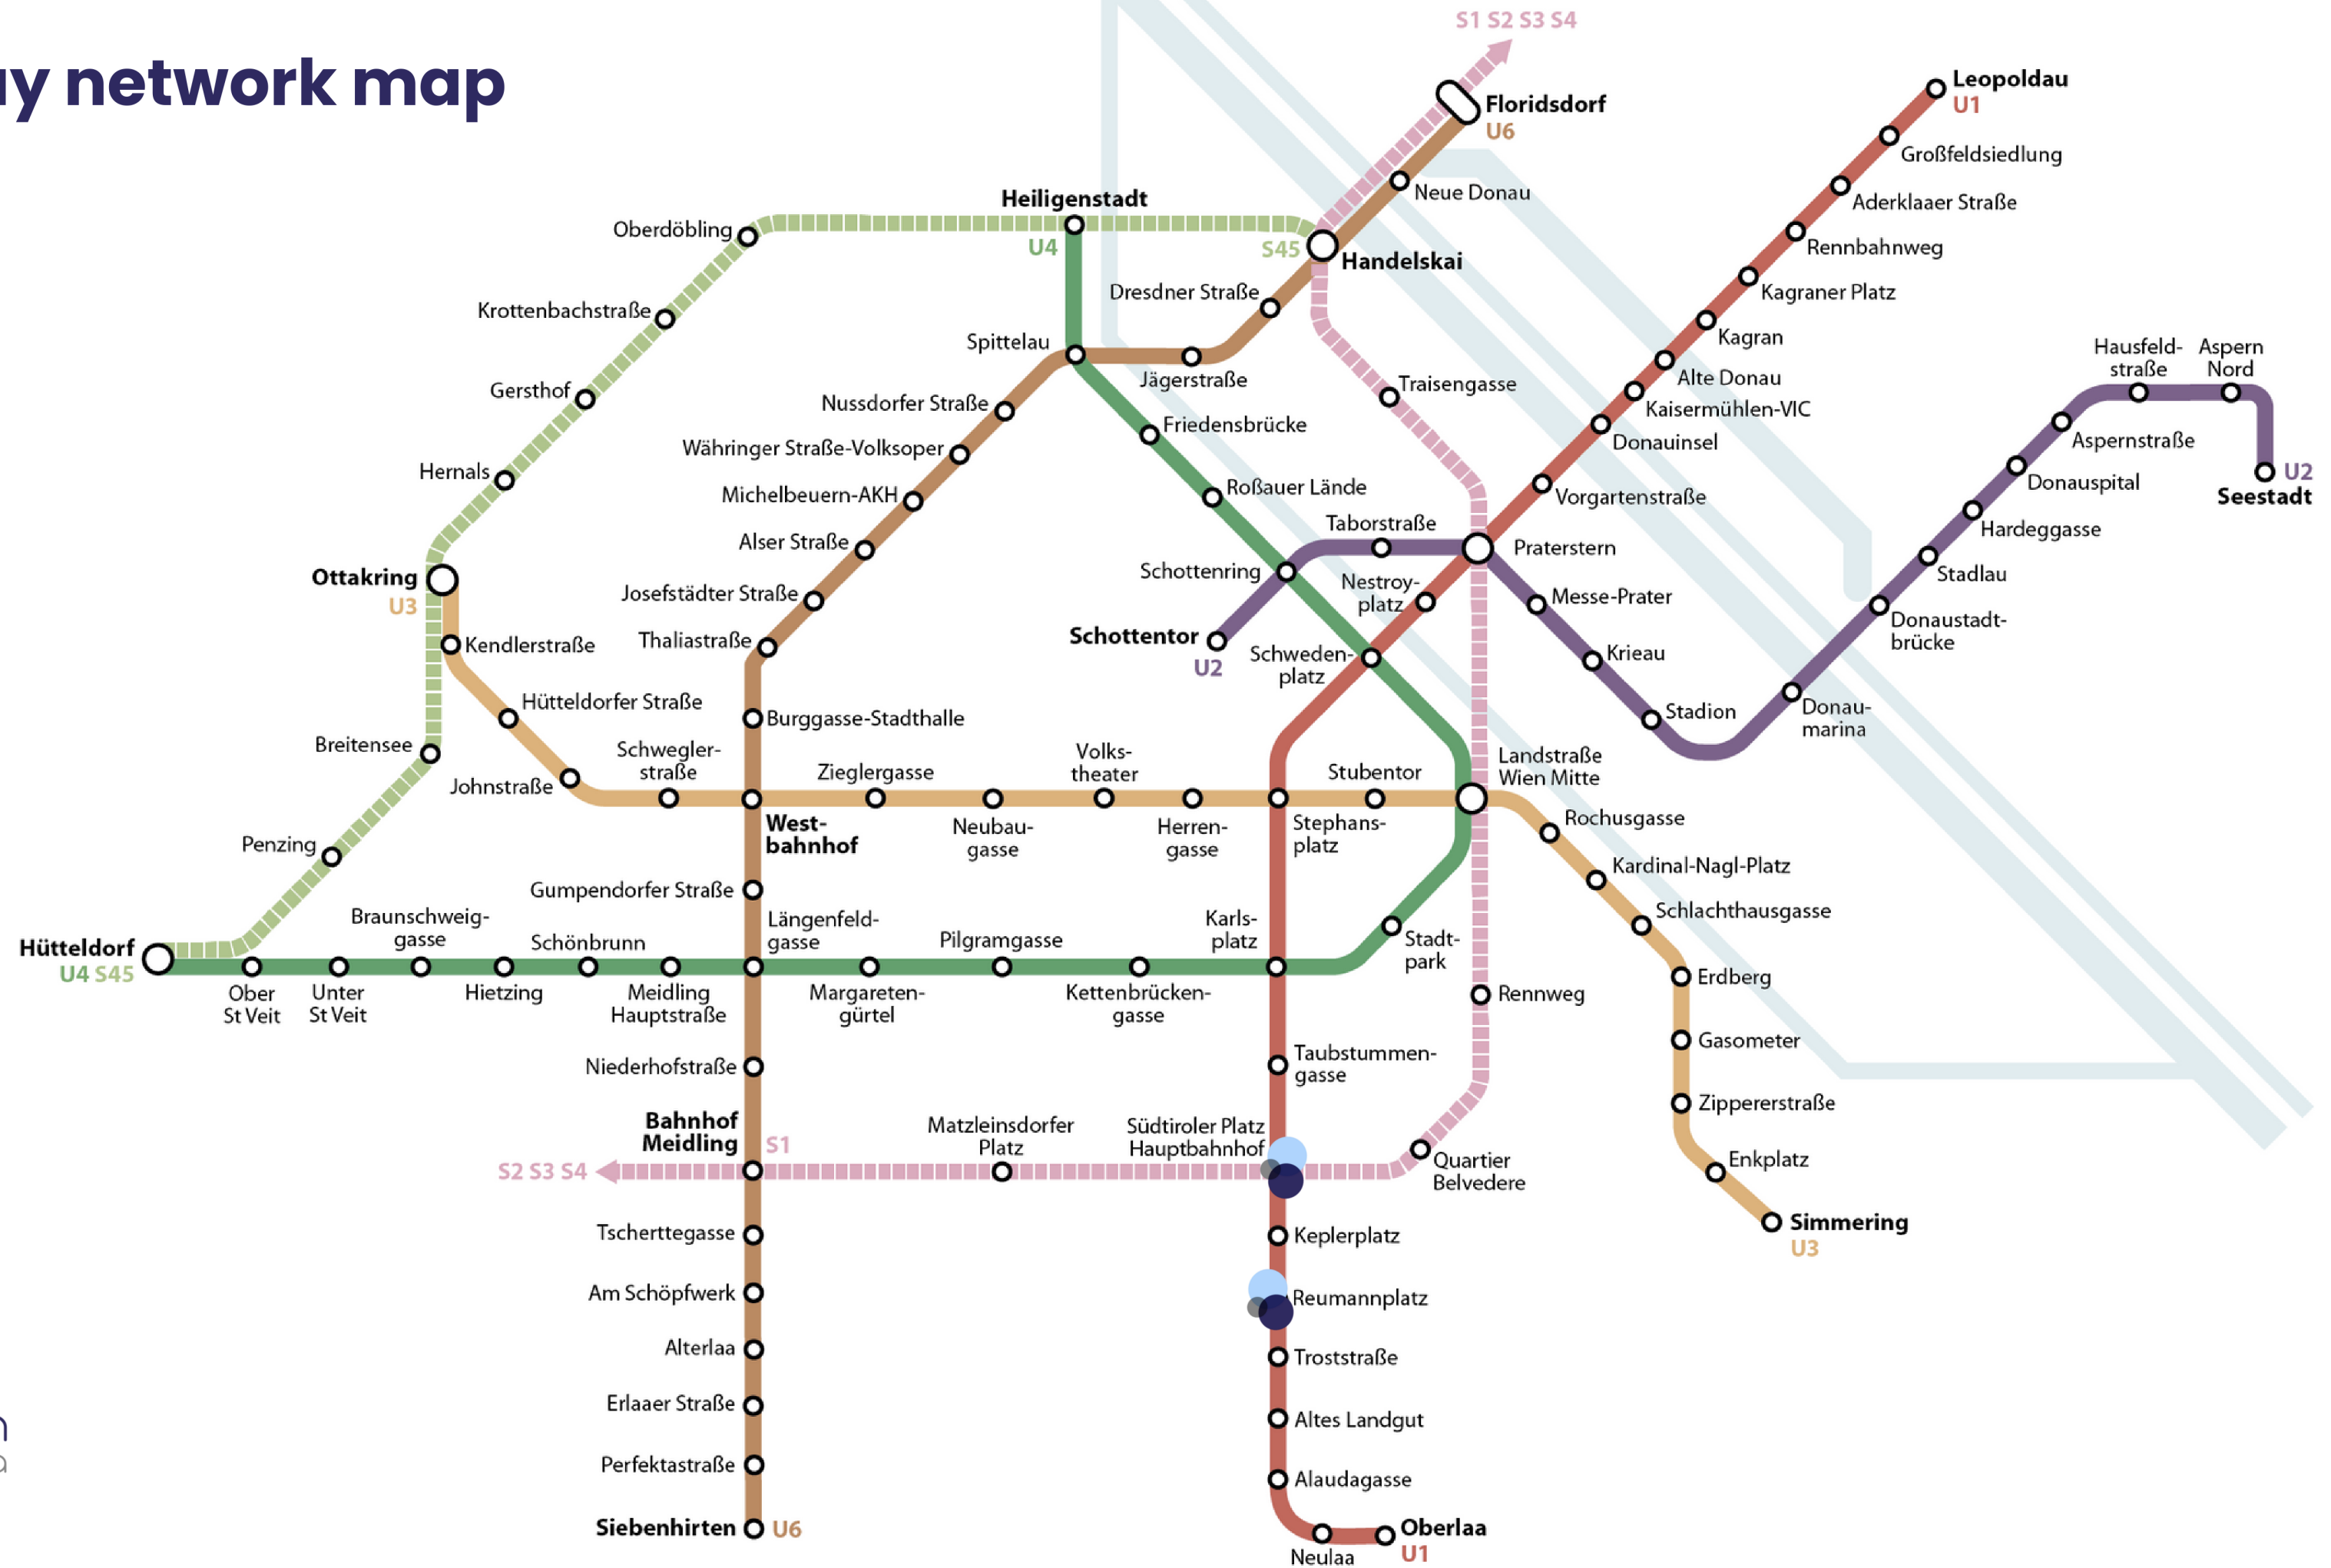

**All ways lead to rome,
but these will take you to us.**

directions, maps & orientation

subway network map
arrival by public transportation
walk from tram stations & bicycle parking spaces
orientation on-site

**long version
desktop**

uxcon
vienna

subway network map

arrival by public transportation

address

Expedithalle Wien
Absberggasse 27
1100 Wien

subway stations nearby

Reumannplatz (950m)
Hauptbahnhof (2,2km)
Troststraße (1,1km)

tram stations nearby

ⓓ Absberggasse
Ⓜ Schrankenberggasse

starting point

Reumannplatz

Hauptbahnhof

Absberggasse

Schrankenberggasse

walk from tram stations

 = bicycle parking spaces

orientation on-site

expedithalle = main stage

das lot = side stage*

workshop rooms:

design thinking space*

freiraum 2+3*

breaks = registration, break area, UX party