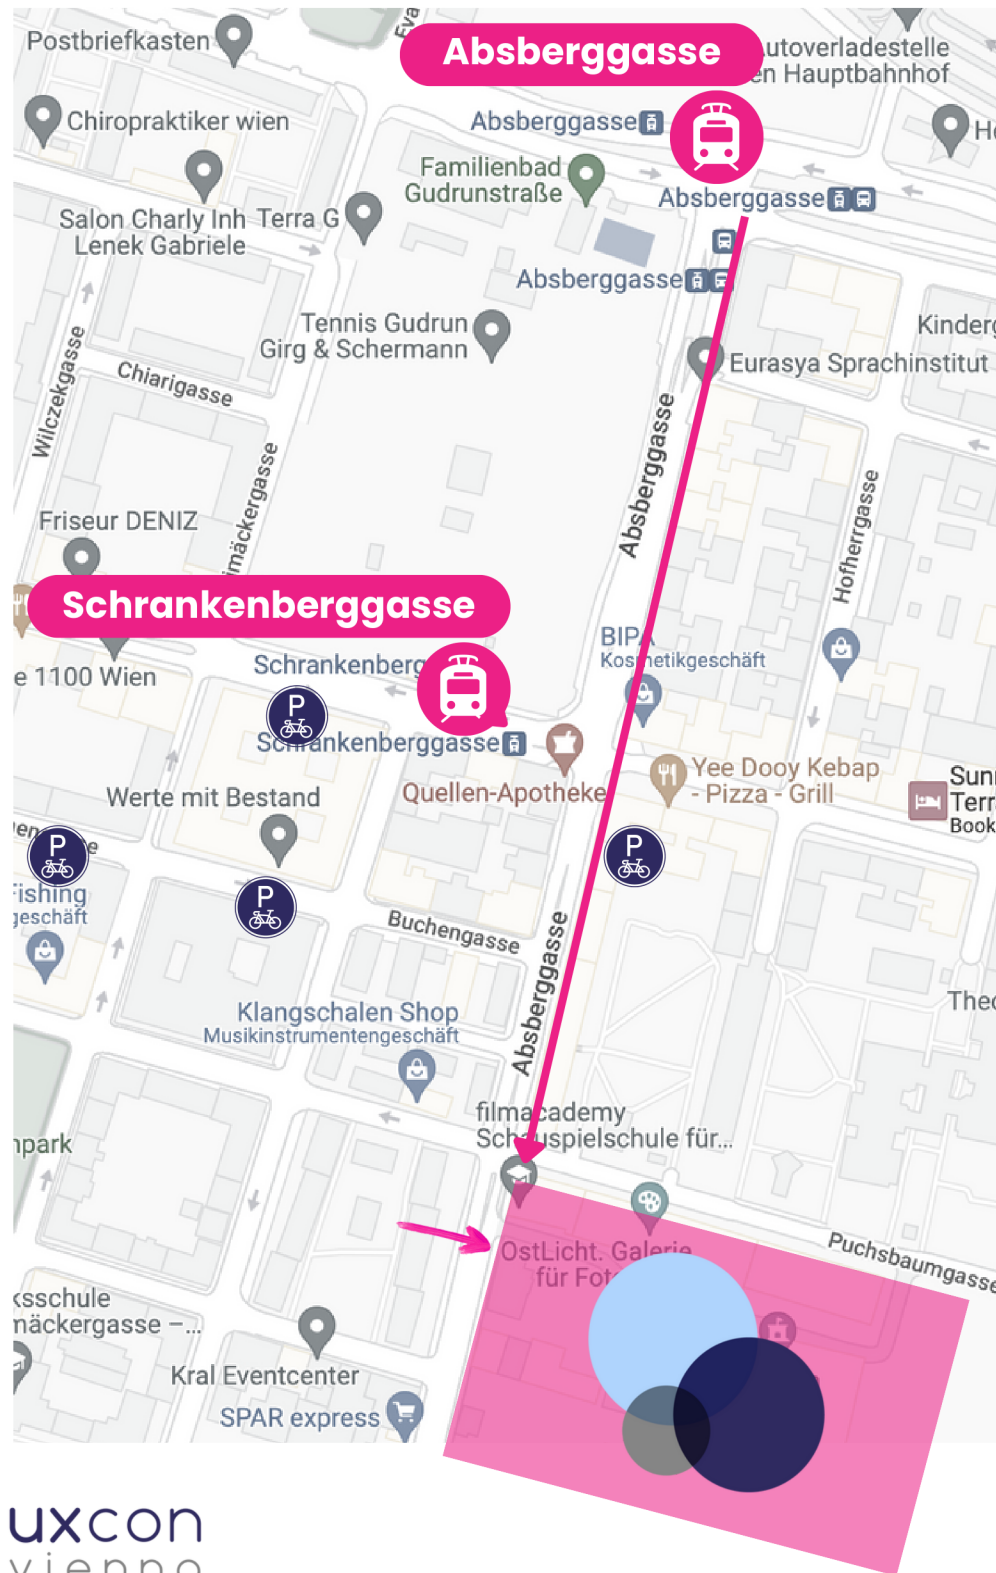

walk from tram stations

= bicycle parking spaces