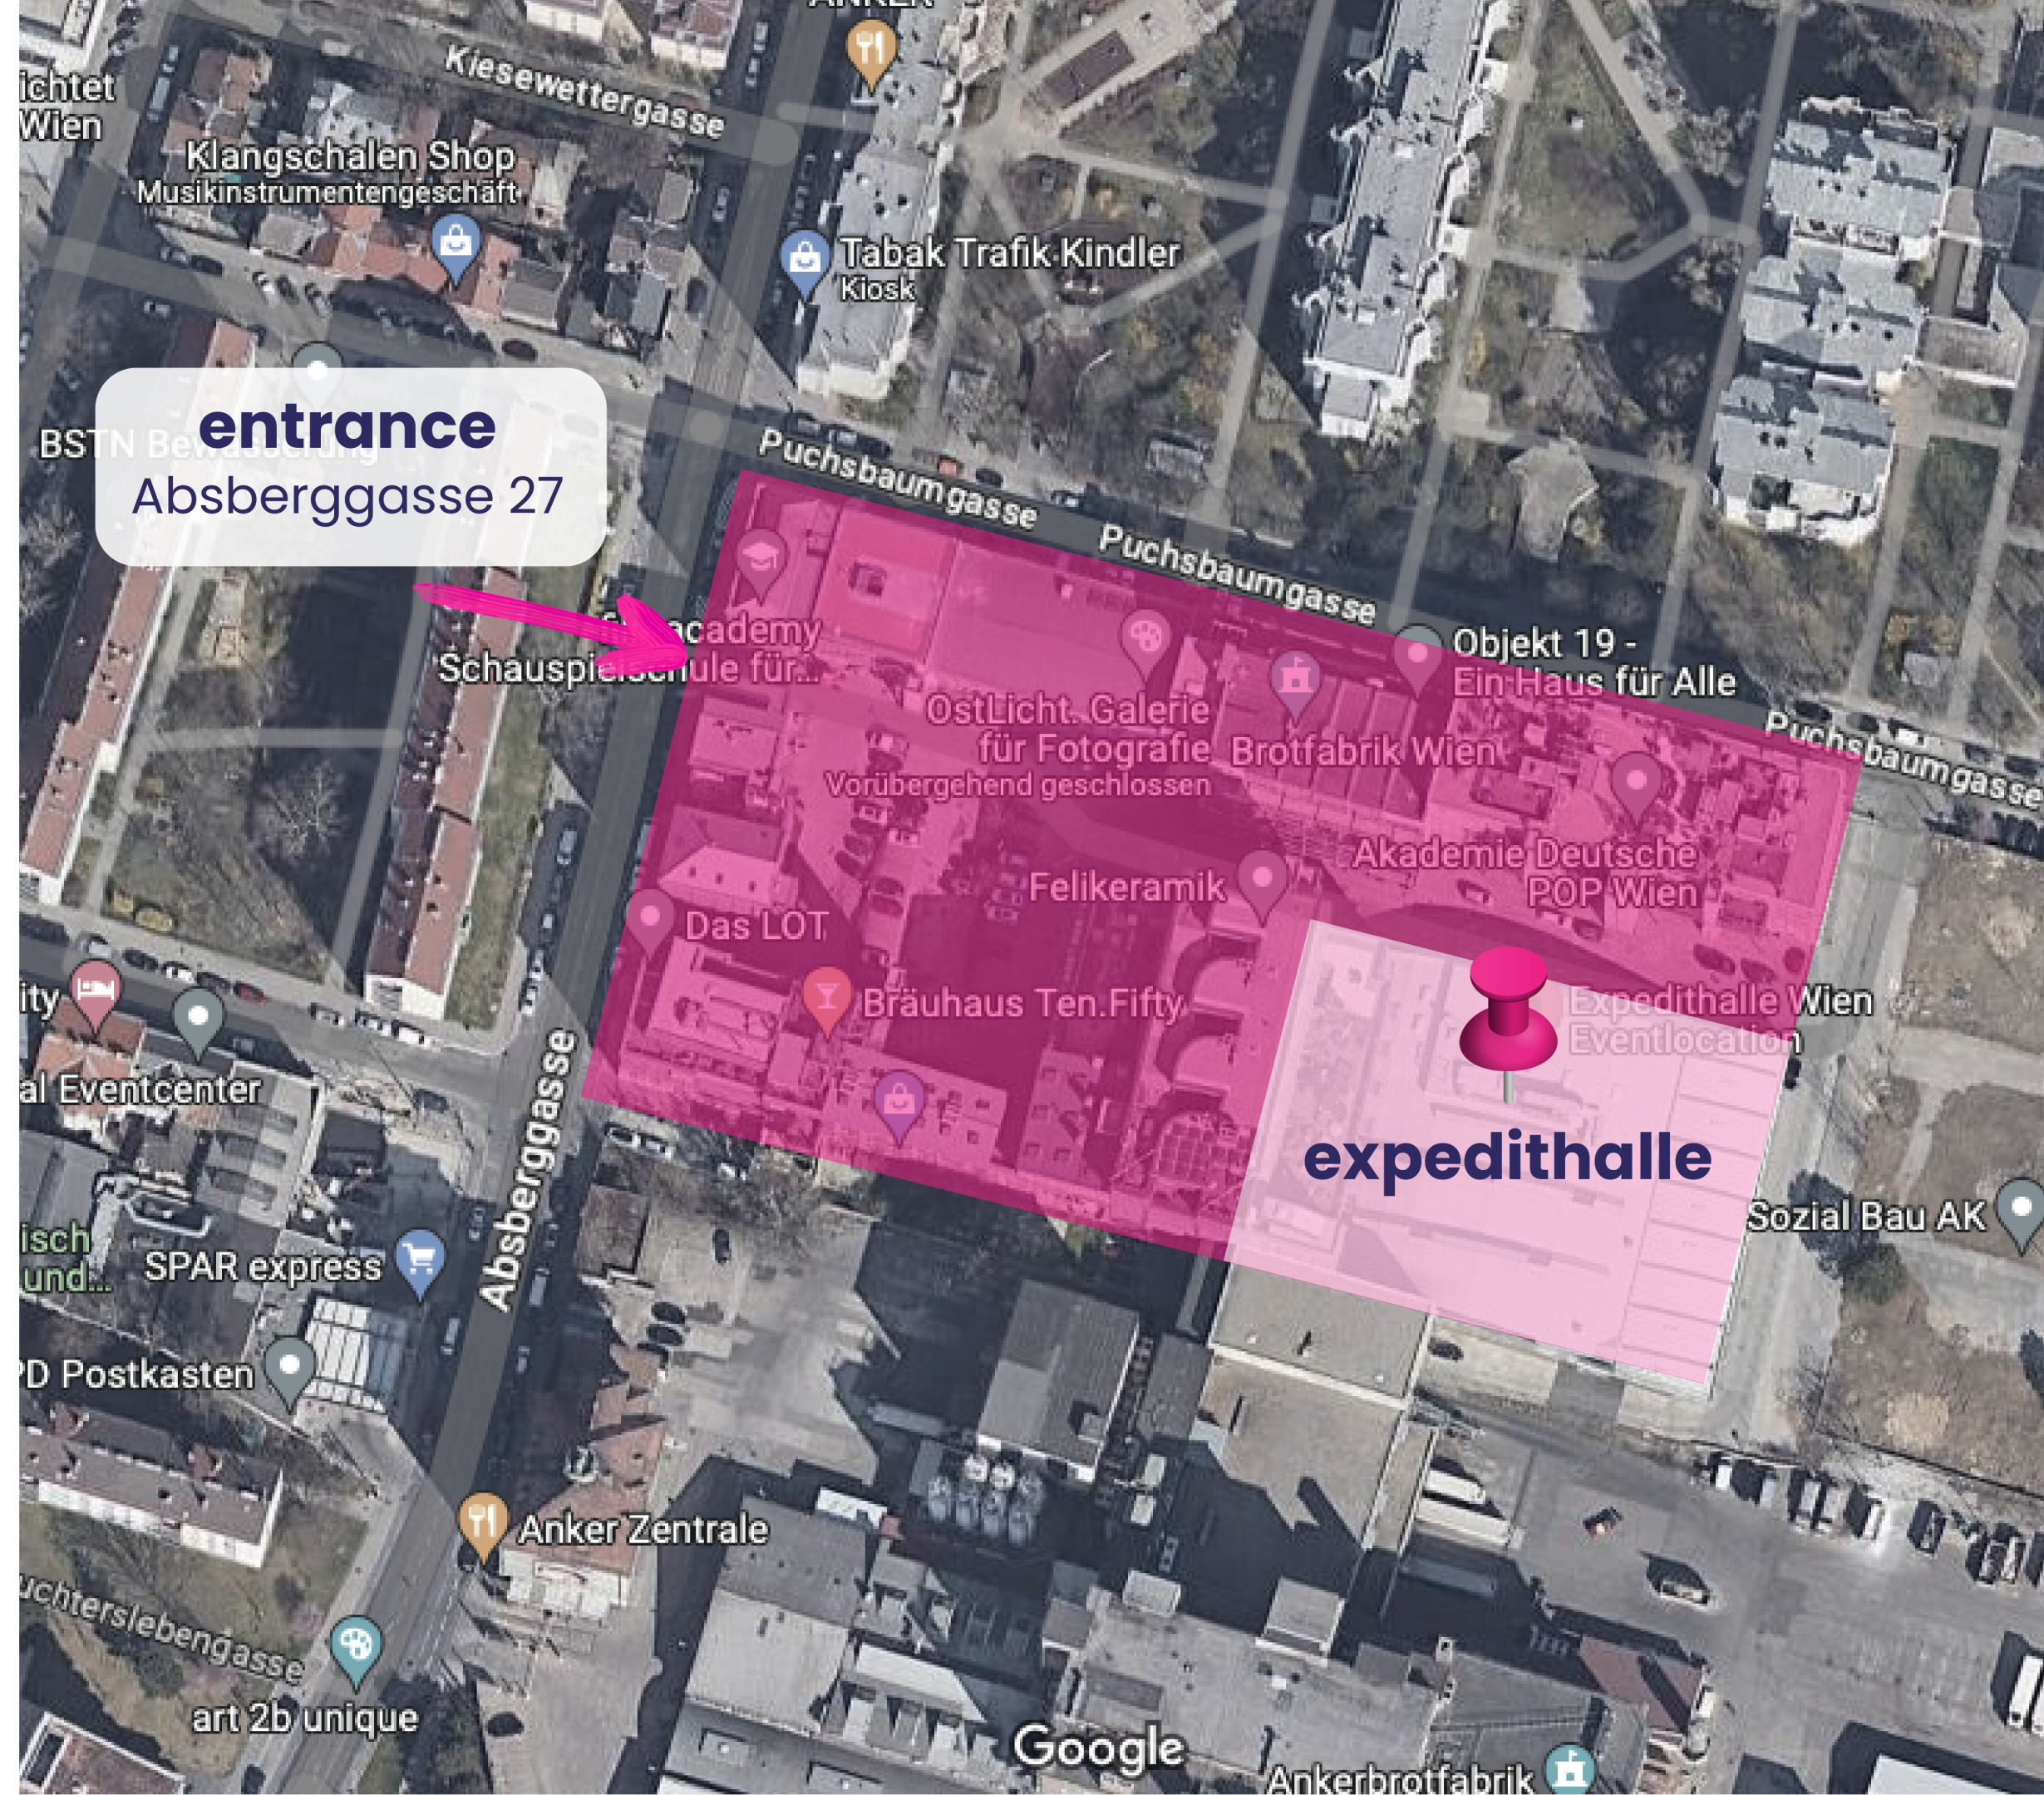

**All ways lead to rome,
but these will take you to us.**

directions, maps & orientation

subway network map
arrival by public transportation
walk from tram stations & bicycle parking spaces
orientation on-site

**long version
desktop**

uxcon
vienna

subway network map

arrival by public transportation

address

Expedithalle Wien
Absberggasse 27
1100 Wien

subway stations nearby

Reumannplatz (950m)
Hauptbahnhof (2,2km)
Troststraße (1,1km)

tram stations nearby

ⓓ Absberggasse
Ⓜ Schrankenberggasse

starting point

Reumannplatz

Hauptbahnhof

Absberggasse

Schrankenberggasse

walk from tram stations

 = bicycle parking spaces

orientation on-site

expedithalle = main stage

das lot = side stage*

workshop rooms:

design thinking space*

freiraum 2+3*

breaks = registration, break area, UX party